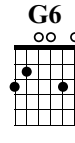

Silent night - Fingerstyle

<https://www.youtube.com/watch?v=LCtW5qmIjUA>

Richard O. Legendi

<https://guitar.rlegendi.com/>

Standard tuning
♩ = 100

G6 **D5**

Measures 1-6 of the piece. Measure 1 is G6, measures 2-4 are G6, and measures 5-6 are D5. The notation includes a treble clef, a 3/4 time signature, and a key signature of one sharp (F#). The guitar tablature below shows fingerings: measure 1 (3 0 3), measure 2 (0 0 0), measure 3 (3 0 3), measure 4 (0 0 0), measure 5 (5 3 2), and measure 6 (5 2 3).

G **C** **G6**

Measures 7-12 of the piece. Measures 7-8 are G, measure 9 is C, measure 10 is G, measure 11 is G6, and measure 12 is G. The notation includes a treble clef, a 3/4 time signature, and a key signature of one sharp (F#). The guitar tablature below shows fingerings: measure 7 (3 3 3), measure 8 (0 0 0), measure 9 (0 1 0), measure 10 (3 2 0), measure 11 (3 0 3), and measure 12 (0 3 0).

C **G6** **D**

Measures 13-18 of the piece. Measure 13 is C, measure 14 is G6, measure 15 is G6, measure 16 is G6, measure 17 is D, and measure 18 is D. The notation includes a treble clef, a 3/4 time signature, and a key signature of one sharp (F#). The guitar tablature below shows fingerings: measure 13 (0 1 0), measure 14 (3 2 0), measure 15 (3 0 3), measure 16 (0 0 0), measure 17 (5 7 7), and measure 18 (8 7 5).

G **G** **G** **D7** **G**

Measures 19-24 of the piece. Measures 19-20 are G, measure 21 is G, measure 22 is D7, measure 23 is G, and measure 24 is G. The notation includes a treble clef, a 3/4 time signature, and a key signature of one sharp (F#). The guitar tablature below shows fingerings: measure 19 (3 3 0), measure 20 (7 8 7), measure 21 (3 4 4), measure 22 (3 5 7), measure 23 (3 3 4), and measure 24 (5 5 5).