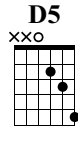

Silent night - Fingerstyle

<https://www.youtube.com/watch?v=LCtW5qmIjUA>

Richard O. Legendi

<https://guitar.rlegendi.com/>

Standard tuning
♩ = 100

G6 **D5**

Measures 1-6 of the piece. Measure 1 is G6, measures 2-4 are G6, and measures 5-6 are D5. The notation includes a treble clef, a 3/4 time signature, and a key signature of one sharp (F#). The guitar tablature below shows fingerings: measure 1 (3 0 3), measure 2 (0 0 0), measure 3 (3 0 3), measure 4 (0 0 0), measure 5 (5 3 2), and measure 6 (5 2 3).

G **C** **G6**

Measures 7-12 of the piece. Measures 7-8 are G, measure 9 is C, measure 10 is G, measure 11 is G6, and measure 12 is G. The notation includes a treble clef, a 3/4 time signature, and a key signature of one sharp (F#). The guitar tablature below shows fingerings: measure 7 (3 3 3), measure 8 (0 0 0), measure 9 (0 1 0), measure 10 (3 2 0), measure 11 (3 0 3), and measure 12 (0 3 0).

C **G6** **D**

Measures 13-18 of the piece. Measure 13 is C, measure 14 is G6, measure 15 is G6, measure 16 is G6, measure 17 is D, and measure 18 is D. The notation includes a treble clef, a 3/4 time signature, and a key signature of one sharp (F#). The guitar tablature below shows fingerings: measure 13 (0 1 0), measure 14 (3 2 0), measure 15 (3 0 3), measure 16 (0 0 0), measure 17 (5 7 7), and measure 18 (8 7 5).

G **G** **G** **D7** **G**

Measures 19-24 of the piece. Measures 19-20 are G, measure 21 is G, measure 22 is D7, measure 23 is G, and measure 24 is G. The notation includes a treble clef, a 3/4 time signature, and a key signature of one sharp (F#). The guitar tablature below shows fingerings: measure 19 (3 3 0), measure 20 (7 8 7), measure 21 (3 4 4), measure 22 (3 5 7), measure 23 (3 3 4), and measure 24 (5 5 5).