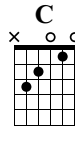

Silent night - Fingerstyle

<https://www.youtube.com/watch?v=LCtW5qmIjUA>

Richard O. Legendi

<https://guitar.rlegendi.com/>

Standard tuning
♩ = 100

G6 **D5**

Measures 1-6 of the piece. Measure 1 is G6, measures 2-4 are G6, and measures 5-6 are D5. The notation includes a treble clef, a 3/4 time signature, and a key signature of one sharp (F#). The guitar tablature below shows fingerings: measure 1 (3 0 3), measure 2 (0 0 0), measure 3 (3 0 3), measure 4 (0 0 0), measure 5 (5 3 2), and measure 6 (5 2 3).

G **C** **G6**

Measures 7-12 of the piece. Measures 7-8 are G, measure 9 is C, measure 10 is G, measure 11 is G6, and measure 12 is G. The notation includes a treble clef, a 3/4 time signature, and a key signature of one sharp (F#). The guitar tablature below shows fingerings: measure 7 (3 3 3), measure 8 (0 0 0), measure 9 (0 1 0), measure 10 (3 2 0), measure 11 (3 0 3), and measure 12 (0 3 0).

C **G6** **D**

Measures 13-18 of the piece. Measure 13 is C, measure 14 is G6, measure 15 is G6, measure 16 is G6, measure 17 is D, and measure 18 is D. The notation includes a treble clef, a 3/4 time signature, and a key signature of one sharp (F#). The guitar tablature below shows fingerings: measure 13 (0 1 0), measure 14 (3 2 0), measure 15 (3 0 3), measure 16 (0 0 0), measure 17 (5 7 7), and measure 18 (8 7 5).

G **G** **G** **D7** **G**

Measures 19-24 of the piece. Measures 19-20 are G, measure 21 is G, measure 22 is D7, measure 23 is G, and measure 24 is G. The notation includes a treble clef, a 3/4 time signature, and a key signature of one sharp (F#). The guitar tablature below shows fingerings: measure 19 (3 3 0), measure 20 (7 8 7), measure 21 (3 4 4), measure 22 (3 5 7), measure 23 (3 3 4), and measure 24 (5 5 5).