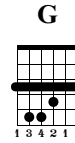

Silent night - Fingerstyle

<https://www.youtube.com/watch?v=LCtW5qmIjUA>

Richard O. Legendi

<https://guitar.rlegendi.com/>

Standard tuning
♩ = 100

G6 **D5**

Measures 1-6 of the piece. Measure 1 is G6, measures 2-4 are G6, and measures 5-6 are D5. The notation includes a treble clef, a 3/4 time signature, and a key signature of one sharp (F#). The guitar tablature below shows fingerings: measure 1 (3 0 3), measure 2 (0 0 0), measure 3 (3 0 3), measure 4 (0 0 0), measure 5 (5 3 2), and measure 6 (5 2 3).

G **C** **G6**

Measures 7-12 of the piece. Measures 7-8 are G, measure 9 is C, measure 10 is G, measure 11 is G6, and measure 12 is G. The notation includes a treble clef, a 3/4 time signature, and a key signature of one sharp (F#). The guitar tablature below shows fingerings: measure 7 (3 3 3), measure 8 (0 0 0), measure 9 (0 1 0), measure 10 (3 2 0), measure 11 (3 0 3), and measure 12 (0 3 0).

C **G6** **D**

Measures 13-18 of the piece. Measure 13 is C, measure 14 is G6, measure 15 is G6, measure 16 is G6, measure 17 is D, and measure 18 is D. The notation includes a treble clef, a 3/4 time signature, and a key signature of one sharp (F#). The guitar tablature below shows fingerings: measure 13 (0 1 0), measure 14 (3 2 0), measure 15 (3 0 3), measure 16 (0 0 0), measure 17 (5 7 7), and measure 18 (8 7 5).

G **G** **G** **D7** **G**

Measures 19-24 of the piece. Measures 19-20 are G, measure 21 is G, measure 22 is D7, measure 23 is G, and measure 24 is G. The notation includes a treble clef, a 3/4 time signature, and a key signature of one sharp (F#). The guitar tablature below shows fingerings: measure 19 (3 3 0), measure 20 (7 8 7), measure 21 (3 4 4), measure 22 (3 5 7), measure 23 (3 3 4), and measure 24 (5 5 5).