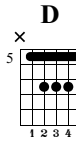

Silent night - Fingerstyle

<https://www.youtube.com/watch?v=LCtW5qmIjUA>

Richard O. Legendi

<https://guitar.rlegendi.com/>

Standard tuning
♩ = 100

G6 **D5**

Measures 1-6 of the piece. Measure 1 is G6, measures 2-4 are G6, and measures 5-6 are D5. The notation includes a treble clef, a 3/4 time signature, and a key signature of one sharp (F#). The guitar tablature below shows fingerings: measure 1 (3 0 3), measure 2 (0 0 0), measure 3 (3 0 3), measure 4 (0 0 0), measure 5 (5 3 2), and measure 6 (5 2 3).

G **C** **G6**

Measures 7-12 of the piece. Measures 7-8 are G, measure 9 is C, measure 10 is G, measure 11 is G6, and measure 12 is G. The notation includes a treble clef, a 3/4 time signature, and a key signature of one sharp (F#). The guitar tablature below shows fingerings: measure 7 (3 3 3), measure 8 (0 0 0), measure 9 (0 1 0), measure 10 (3 2 0), measure 11 (3 0 3), and measure 12 (0 3 0).

C **G6** **D**

Measures 13-18 of the piece. Measure 13 is C, measure 14 is G6, measure 15 is G6, measure 16 is G6, measure 17 is D, and measure 18 is D. The notation includes a treble clef, a 3/4 time signature, and a key signature of one sharp (F#). The guitar tablature below shows fingerings: measure 13 (0 1 0), measure 14 (3 2 0), measure 15 (3 0 3), measure 16 (0 0 0), measure 17 (5 7 7), and measure 18 (8 7 5).

G **G** **G** **D7** **G**

Measures 19-24 of the piece. Measures 19-20 are G, measure 21 is G, measure 22 is D7, measure 23 is G, and measure 24 is G. The notation includes a treble clef, a 3/4 time signature, and a key signature of one sharp (F#). The guitar tablature below shows fingerings: measure 19 (3 3 0), measure 20 (7 8 7), measure 21 (3 4 4), measure 22 (3 5 7), measure 23 (3 3 4), and measure 24 (5 5 5).