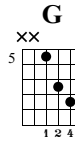

Silent night - Fingerstyle

<https://www.youtube.com/watch?v=LCtW5qmIjUA>

Richard O. Legendi

<https://guitar.rlegendi.com/>

Standard tuning
♩ = 100

G6 **D5**

Measures 1-6 of the piece. Measure 1 is G6, measures 2-4 are G6, and measures 5-6 are D5. The notation includes a treble clef, a 3/4 time signature, and a key signature of one sharp (F#). The guitar tablature below shows fingerings: measure 1 (3 0 3), measure 2 (0 0 0), measure 3 (3 0 3), measure 4 (0 0 0), measure 5 (5 3 2), and measure 6 (5 2 3).

G **C** **G6**

Measures 7-12 of the piece. Measures 7-8 are G, measure 9 is C, measure 10 is G, measure 11 is G6, and measure 12 is G. The notation includes a treble clef, a 3/4 time signature, and a key signature of one sharp (F#). The guitar tablature below shows fingerings: measure 7 (3 3 3), measure 8 (0 0 0), measure 9 (0 1 0), measure 10 (3 2 0), measure 11 (3 0 3), and measure 12 (0 3 0).

C **G6** **D**

Measures 13-18 of the piece. Measure 13 is C, measure 14 is G6, measure 15 is G6, measure 16 is G6, measure 17 is D, and measure 18 is D. The notation includes a treble clef, a 3/4 time signature, and a key signature of one sharp (F#). The guitar tablature below shows fingerings: measure 13 (0 1 0), measure 14 (3 2 0), measure 15 (3 0 3), measure 16 (0 0 0), measure 17 (5 7 7), and measure 18 (8 7 5).

G **G** **G** **D7** **G**

Measures 19-24 of the piece. Measures 19-20 are G, measure 21 is G, measure 22 is D7, measure 23 is G, and measure 24 is G. The notation includes a treble clef, a 3/4 time signature, and a key signature of one sharp (F#). The guitar tablature below shows fingerings: measure 19 (3 3 0), measure 20 (7 8 7), measure 21 (3 4 4), measure 22 (3 5 7), measure 23 (3 3 4), and measure 24 (5 5 5).