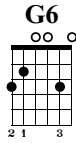

Silent night - Fingerstyle

<https://www.youtube.com/watch?v=LCtW5qmIjUA>

Richard O. Legendi

<https://guitar.rlegendi.com/>

Standard tuning
♩ = 100

G6 **D5**

Measures 1-6 of the piece. Measure 1 is G6, measures 2-4 are G6, and measures 5-6 are D5. The notation includes a treble clef, a 3/4 time signature, and a key signature of one sharp (F#). The guitar tablature below shows fingerings: measure 1 (3 0 3), measure 2 (0 0 0), measure 3 (3 0 3), measure 4 (0 0 0), measure 5 (5 3 2), and measure 6 (5 2 3).

G **C** **G6**

Measures 7-12 of the piece. Measures 7-8 are G, measure 9 is C, measure 10 is G, measure 11 is G6, and measure 12 is G. The notation includes a treble clef, a 3/4 time signature, and a key signature of one sharp (F#). The guitar tablature below shows fingerings: measure 7 (3 3 3), measure 8 (0 0 0), measure 9 (0 1 0), measure 10 (3 2 0), measure 11 (3 0 3), and measure 12 (0 3 0).

C **G6** **D**

Measures 13-18 of the piece. Measure 13 is C, measure 14 is G6, measure 15 is G6, measure 16 is G6, measure 17 is D, and measure 18 is D. The notation includes a treble clef, a 3/4 time signature, and a key signature of one sharp (F#). The guitar tablature below shows fingerings: measure 13 (0 1 0), measure 14 (3 2 0), measure 15 (3 0 3), measure 16 (0 0 0), measure 17 (5 7 7), and measure 18 (8 7 5).

G **G** **G** **D7** **G**

Measures 19-24 of the piece. Measures 19-20 are G, measure 21 is G, measure 22 is D7, measure 23 is G, and measure 24 is G. The notation includes a treble clef, a 3/4 time signature, and a key signature of one sharp (F#). The guitar tablature below shows fingerings: measure 19 (3 3 0), measure 20 (7 8 7), measure 21 (3 4 4), measure 22 (3 5 7), measure 23 (3 3 4), and measure 24 (5 5 5).