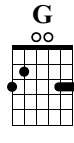

Silent night - Fingerstyle

<https://www.youtube.com/watch?v=LCtW5qmIjUA>

Richard O. Legendi

<https://guitar.rlegendi.com/>

Standard tuning
♩ = 100

G6 **D5**

Measures 1-6 of the piece. Measure 1 is G6, measures 2-4 are G6, and measures 5-6 are D5. The notation includes a treble clef, a 3/4 time signature, and a key signature of one sharp (F#). The guitar tablature below shows fingerings: measure 1 (3 0 3), measure 2 (0 0 0), measure 3 (3 0 3), measure 4 (0 0 0), measure 5 (5 3 2), and measure 6 (5 2 3).

G **C** **G6**

Measures 7-12 of the piece. Measures 7-8 are G, measure 9 is C, measure 10 is G, measure 11 is G6, and measure 12 is G. The notation includes a treble clef, a 3/4 time signature, and a key signature of one sharp (F#). The guitar tablature below shows fingerings: measure 7 (3 3 3), measure 8 (0 0 0), measure 9 (0 1 0), measure 10 (3 2 0), measure 11 (3 0 3), and measure 12 (0 3 0).

C **G6** **D**

Measures 13-18 of the piece. Measure 13 is C, measure 14 is G6, measure 15 is G6, measure 16 is G6, measure 17 is D, and measure 18 is D. The notation includes a treble clef, a 3/4 time signature, and a key signature of one sharp (F#). The guitar tablature below shows fingerings: measure 13 (0 1 0), measure 14 (3 2 0), measure 15 (3 0 3), measure 16 (0 0 0), measure 17 (5 7 7), and measure 18 (8 7 5).

G **G** **G** **D7** **G**

Measures 19-24 of the piece. Measures 19-20 are G, measure 21 is G, measure 22 is D7, measure 23 is G, and measure 24 is G. The notation includes a treble clef, a 3/4 time signature, and a key signature of one sharp (F#). The guitar tablature below shows fingerings: measure 19 (3 3 0), measure 20 (7 8 7), measure 21 (3 4 4), measure 22 (3 5 7), measure 23 (3 3 4), and measure 24 (5 5 5).